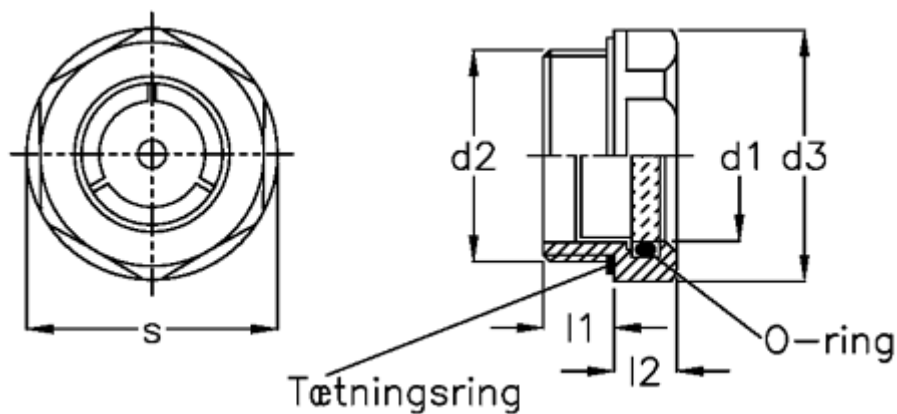

Data Sheet

Article number: 20903524

Description: E+G Oil level sight glass (high temp.)
GN 743.1-24-M33x1,5-B

Measures

d1	= 24
d2	= M33x1,5
d3	= 40
l1	= 11.0
l2	= 8.5
Max pressure	= 10 Bar
s	= 36